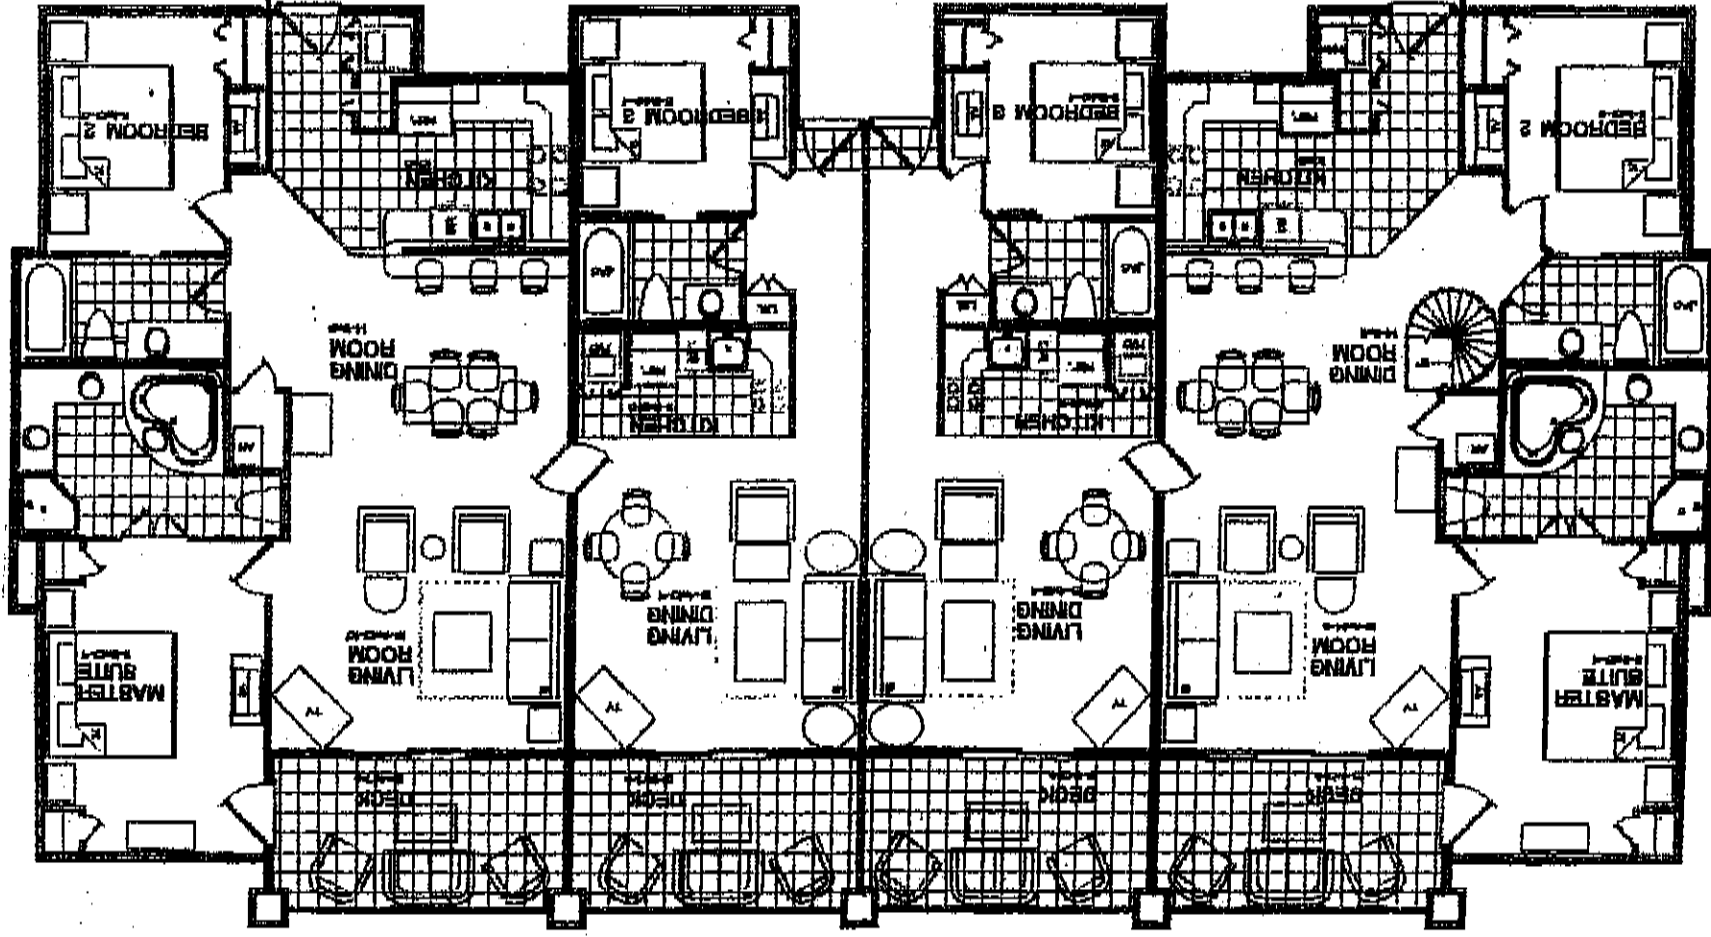

FO Floor plan

2 Bedroom Unit = 1159.44 sq ft
1 Bedroom Unit = 587.34 sq ft
Loft Plan = 190.41 sq ft
Total Area per Unit = 1937.19 sq ft